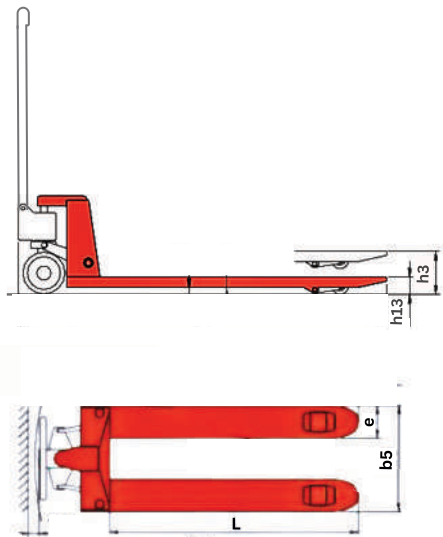

Reliable Hydraulic Pump

Heavy Duty Fork Wheels

Fork Lowering: Hand control and Foot pedal

Lightweight Hand Pallet Truck, ensuring the quality and reliability to suit your material handling applications

PRODUCT SPECIFICATION			
Description	Unit	Detail	
Model			DF25
Rated capacity	kg		2500
Fork lowered height	h13	mm	85
Max fork height	h3	mm	205
Width over forks	b5	mm	550
Fork length	L	mm	1150
Fork width	e	mm	160
Steering wheels (2nos)		mm	180x50
Fork wheels (4 nos)		mm	74x70
Net weight	kg		65