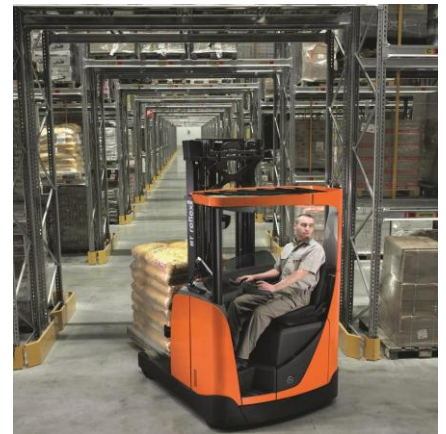

TOYOTA

TOYOTA MATERIAL HANDLING INDIA

TOYOTA
INDUSTRIAL EQUIPMENT

RAYMOND

Short Term Rental Solutions to meet "Peak Load" demands

To meet today's fast paced business environment, Toyota Material Handling India (TMHIN) now offers its Short Term Rental solutions with its time proven high quality and reliable products.

Features of our Short Term Rental solutions:

✓ **Effective management of "fluctuating/Peak Load" demands**

TMHIN has a *large fleet* of material handling equipment, which can be utilized during *peak/sessional demands* or during breakdowns.

✓ **Competitive Pricing**

Our time proven, high quality trucks are available for Short Term Rentals with *attractive pricing*.

✓ **Fast and effective response**

Be benefitted from *short term rental plans directly from OEM*, ensuring best possible response to your needs.

✓ **Flexible rental terms**

Hire from *01 month to 12 months*; no long term commitments required.

✓ **Single supplier for all your needs**

TMHIN has a *pan-India presence* and can support your requirements all over the country.

For your Short Term Rental requirement, please contact:

Mobile No.: +91 96505 34345

Email: info.sales@tmhin.toyota-industries.com

www.toyotamaterialhandlingindia.com

TOYOTA SHORT TERM RENTAL SOLUTIONS

The truck you need, when you need it!